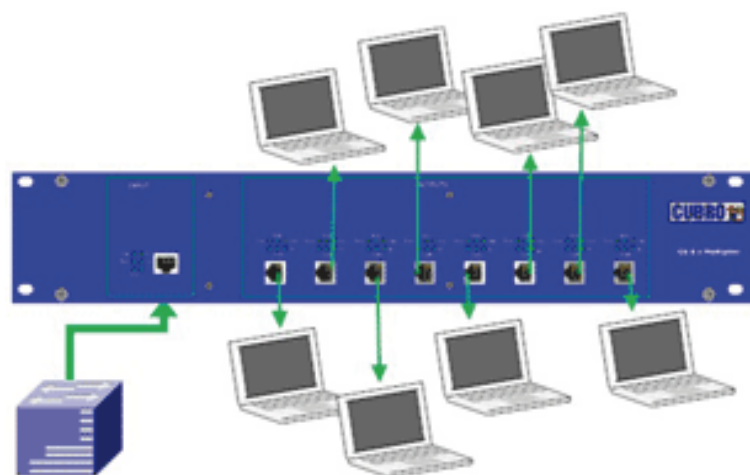

Multilink PORT duplication TAP

CUBRO Multilink PORT duplication TAP duplicate Gbit Ethernet up to 8 identical links. It helps to split traffic for Measuring and Monitoring Test Equipment.

Multilink Traffic Duplication

Duplication of on GbE Link up to 8 GbE or 8 Gbit SX Links .

LED Indicators

LED's on the front panel indicates power-, link- and activity status.

Power Versions

230VAC power supply available.

Versions

4 Port Version available on request

Rugged 19" Housing

Stable 19" Housing with precise connector labelling on front panel.
19" 2 U high

Easy use and operation

Easy operation and installation.
No PC or software necessary.
No bugs, no software-updates means more time for your business.

Distributed by

DHS ELMEa Tools GmbH

Carl Zeiss Strasse 43
63322 Rödermark
ph +49 6074 919908-0
info@dhs-tools.de
www.dhs-tools.de